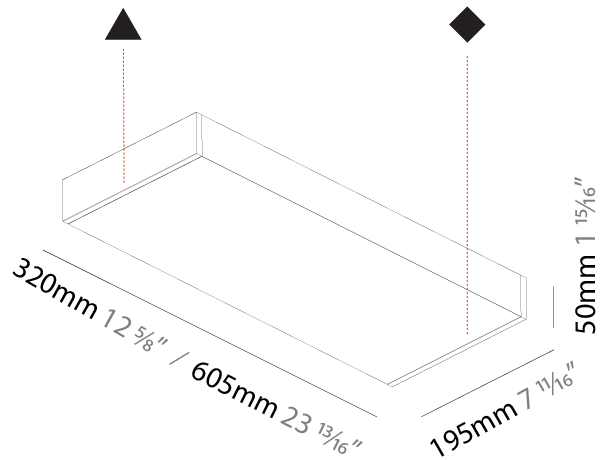

1. To build a product code in our configurator select the specify button on the base model # product page
2. To build a manual product code on this datasheet choose from the options listed below in blue font and add the suffix to the base model #

GENERAL

Series: Speed
Partner: Prolicht
Division: Architectural
Installation: Surface
Product Type: Wall Surface
Mounting Location: Wall
Light Distribution: Indirect

PHYSICAL

Shape: Rectangle
Length (mm): 605
Length (in): 23 ¹³/₁₆
Height (mm): 50
Depth (mm): 195
Height (in): 1 ¹⁵/₁₆
Depth (in): 7 ¹¹/₁₆
Weight (kg): 4.026
Weight (lbs): 8.876

Fixture Finish: SSR / BKV / CWI / CRY / HAB / UFT / ITA / RUA / FTG / MYG / LOD / PUS / FRO / FUP / KIA / POP / BLS / SPG / MEY / GOH / CHC / COM / ABZ / JAG / OBR / MOS / ROR

Fixture Material: Extruded Aluminum

ELECTRICAL

Lamp Type: LED (Zhaga Standard)
Input Wattage (W): 50
Total Output Wattage (W): 45.6
Dimming: Tri-Mode (Non-Dimming and Phase Dimming (120Vac only) and 0-10V Dimming)
Driver Included: Yes
Driver Location: Integrated
Driver Type: Constant Current - Universal
Driver Class: Class 2
Input Voltage (V): 120 - 277
Constant Current (MA): 500

LED

Number of LEDs: 4 strips
Color Temperature (°K): 3000 / 3500 / 4000
Max. Delivered Lumen (lm): 6610 / 6899 / 7040
CRI: >80 CRI
Lamp Life (hrs): 50000

OPTICAL

RATINGS AND CERTIFICATIONS

Certified By: Certified for North American Standards
IP rating: IP20